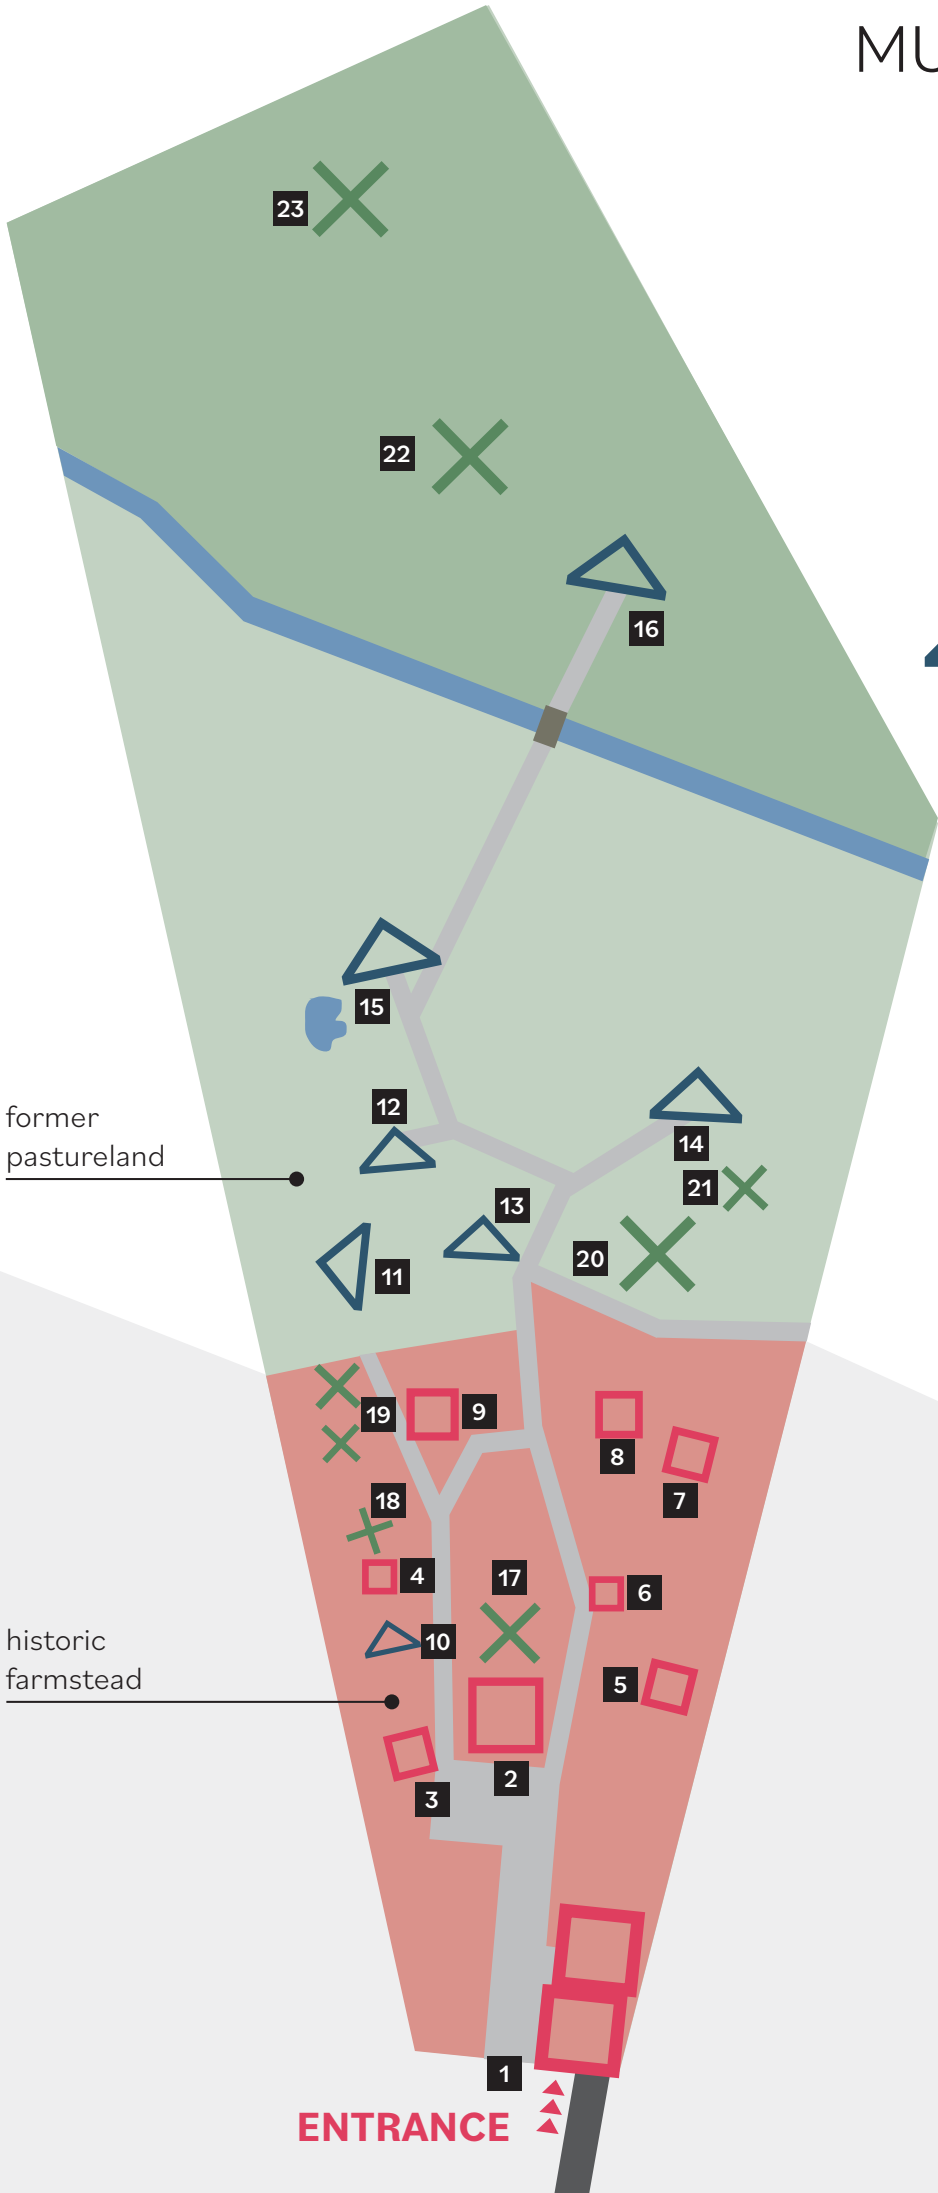

MUSEUM SITE PLAN

HISTORIC FARMSTEAD

- 1 ENTRANCE / MUSEUM SHOP
- 2 HEIMATHOUSE
- 3 COSTUME HOUSE
- 4 PARDEMANG
- 5 COACH HOUSE
- 6 WELL
- 7 BAKERY
- 8 OAST HOUSE („BAAKSTAAV“)
- 9 FLAX AND LINEN EXHIBITION

FURTHER HOUSES & WORKSHOPS

- 10 POTTERY
- 11 CHILDRENS ACTIVITY SPACE
- 12 WHEELWRIGHT'S WORKSHOP
- 13 SMITHY
- 14 PARUM SCHULTZE'S-HOUSE
- 15 RUNDLING EXHIBITION
- 16 ORCHARD BARN

GARDENS

- 17 KITCHEN GARDEN
- 18 APIARY
- 19 BARFOOT RUNDLING + VEGGIE SHOW GARDEN
- 20 HERB ROUNDEL
- 21 DEMONSTARTION BEEHIVES
- 22 ORCHARD MEADOW
- 23 MEADOWS

former pastureland

historic farmstead

ENTRANCE